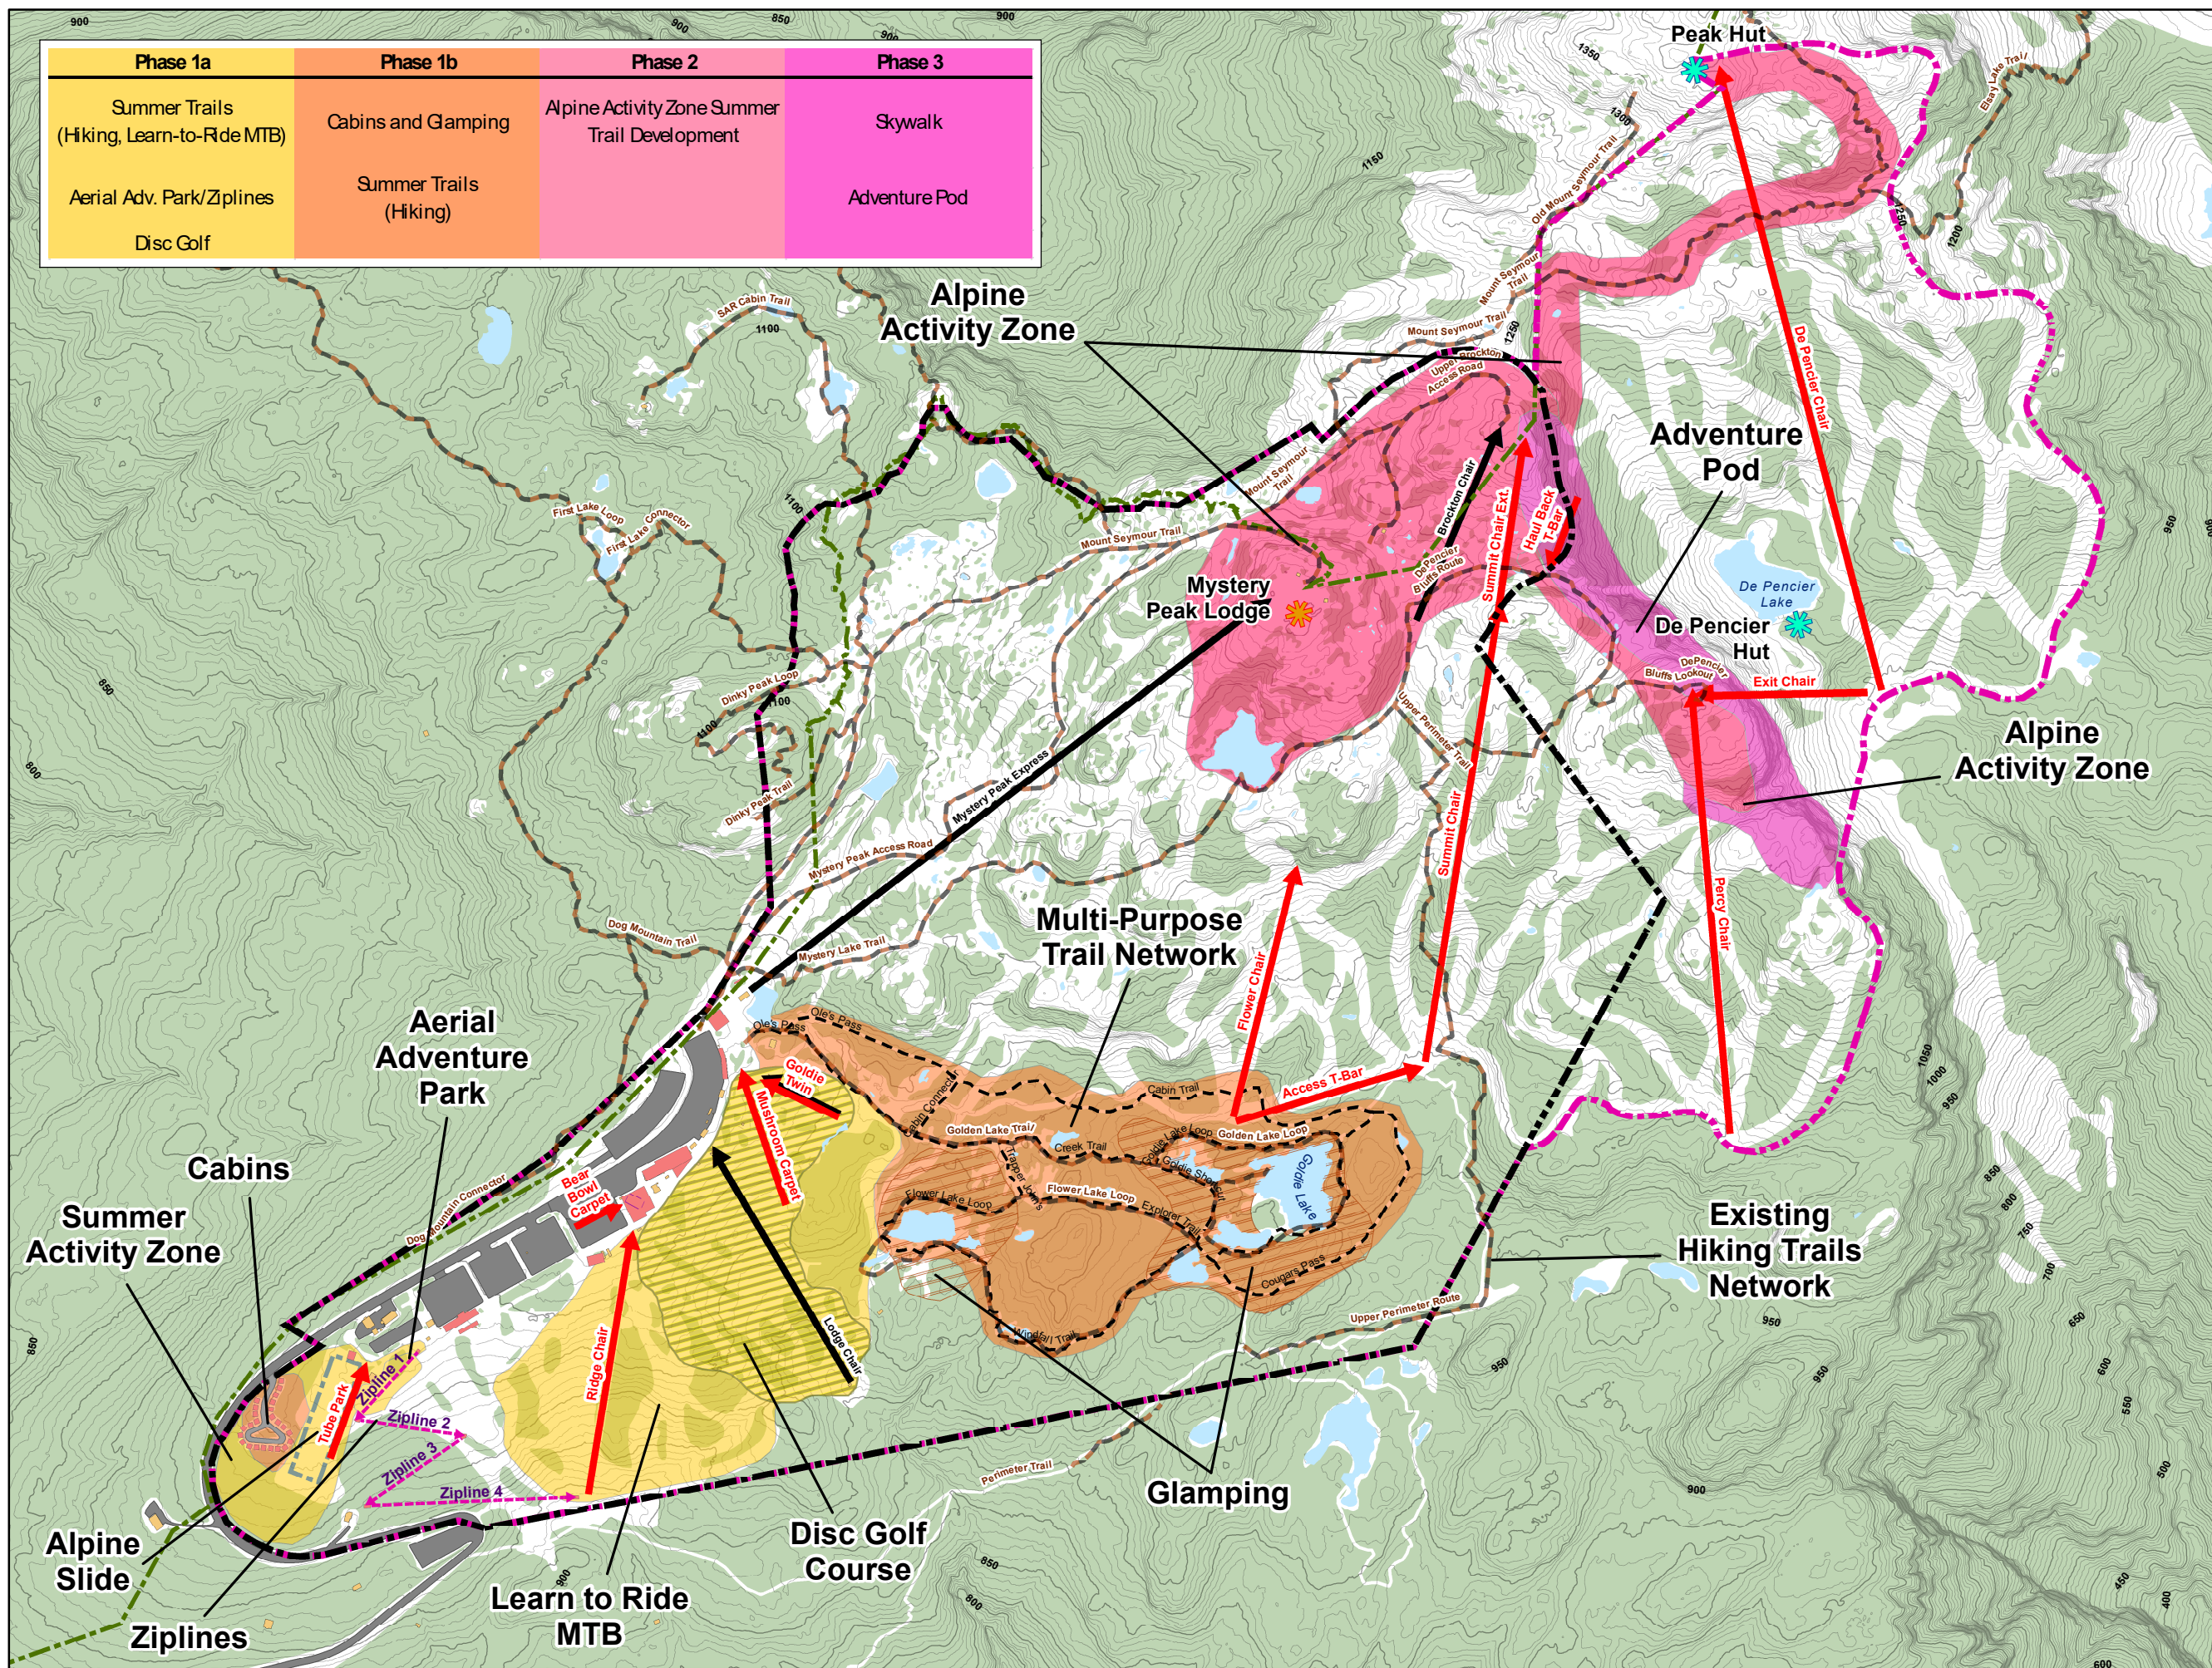

Phase 1a	Phase 1b	Phase 2	Phase 3
Summer Trails (Hiking, Learn-to-Ride MTB)	Cabins and Glamping	Alpine Activity Zone Summer Trail Development	Skywalk
Aerial Adv. Park/Ziplines	Summer Trails (Hiking)		Adventure Pod
Disc Golf			

Legend

- Proposed CRA
- Mt Seymour Existing CRA
- Mt. Seymour Provincial Park
- Existing Snowshoe Trails
- Existing Hiking/Pedestrian Trails

Phasing Plan

- Phase 1a
- Phase 1b
- Phase 2
- Phase 3
- Proposed Glamping
- Disc Golf Course
- Proposed Glamping

Proposed Mountain Facilities

- Restaurant/Cafe
- Warming Hut

Planning by:

4-1005 Alpha Lake Road,
Whistler, BC, Canada V8E 0H5
Tel: 604 932 7002
email: bha@brentharley.com
website: www.brentharley.com

Prepared for:

Mt. Seymour Resort Ltd.
1700 Mt. Seymour Road
North Vancouver, BC, Canada V7G 1L3
Tel: 604 986 2261
email: snow@mtseymour.ca
website: www.mtseymour.com

1:10,000

Summer Phasing Plan