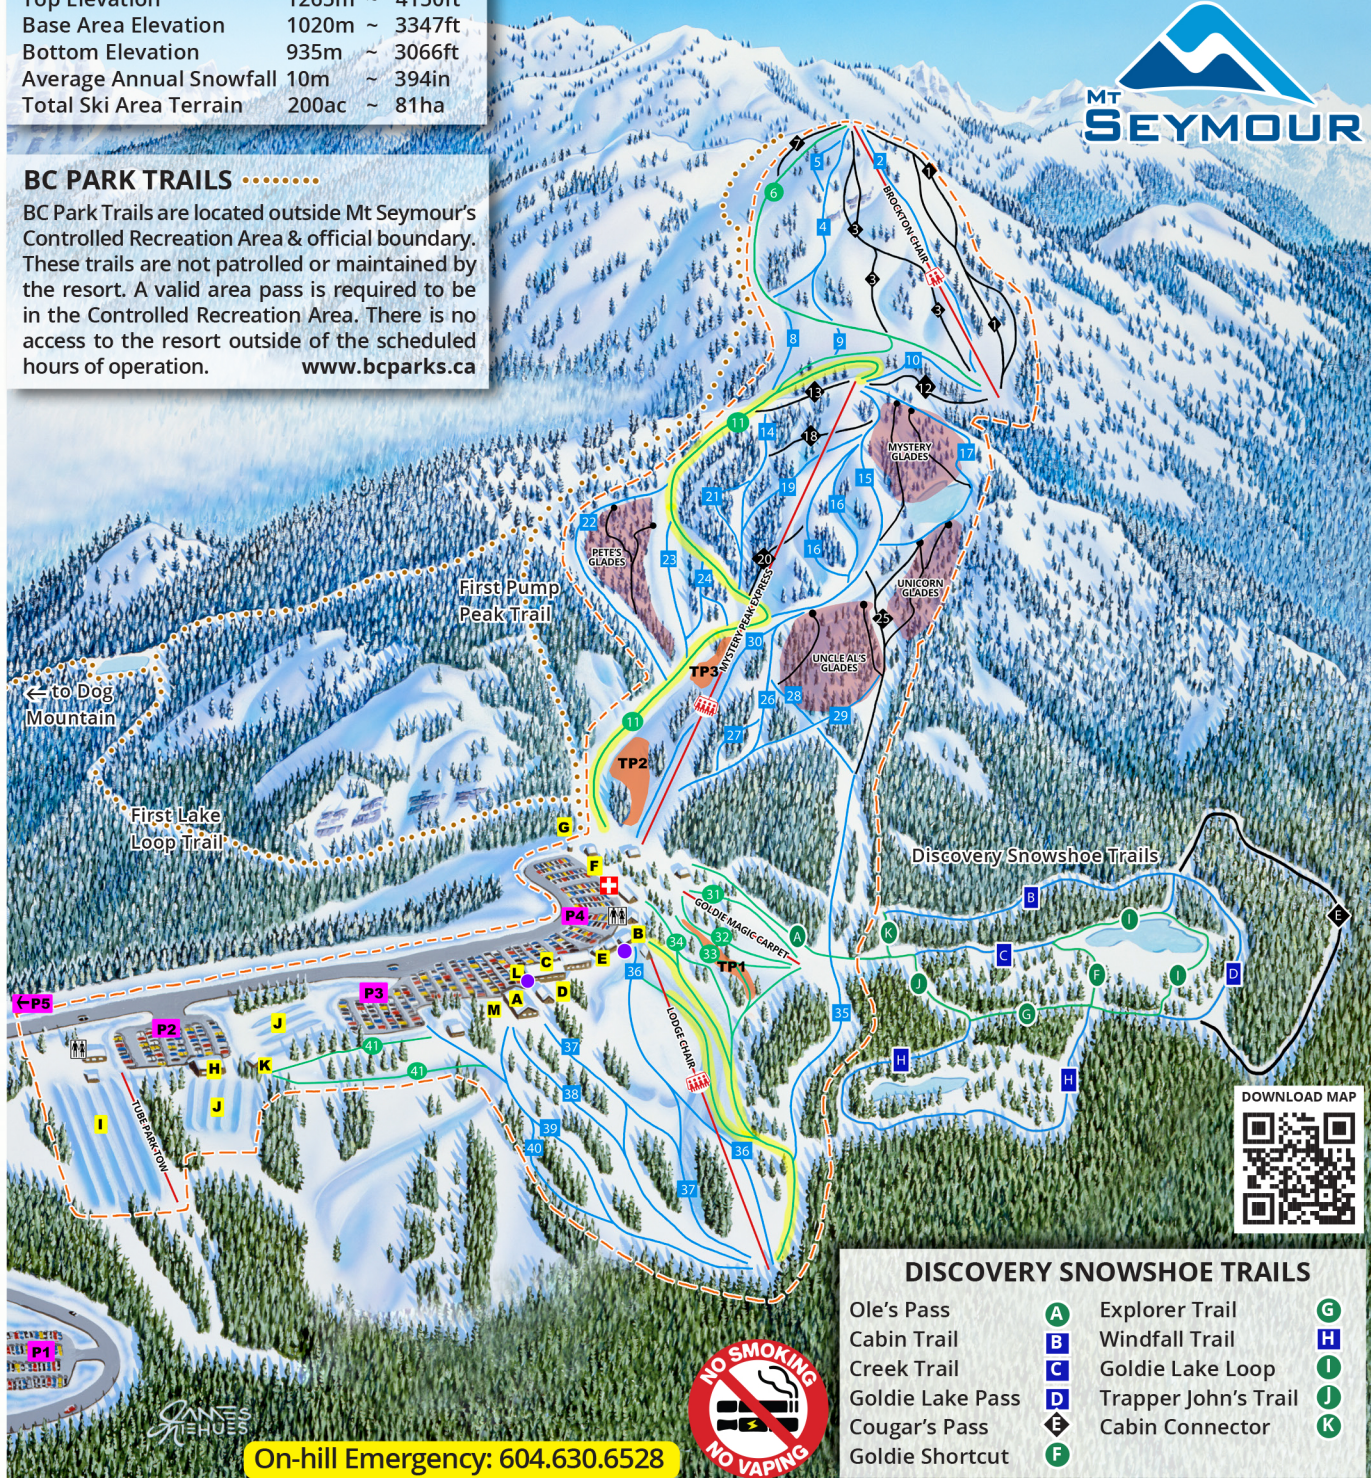

MOUNTAIN STATS

Top Elevation	1265m ~ 4150ft
Base Area Elevation	1020m ~ 3347ft
Bottom Elevation	935m ~ 3066ft
Average Annual Snowfall	10m ~ 394in
Total Ski Area Terrain	200ac ~ 81ha

BC PARK TRAILS

BC Park Trails are located outside Mt Seymour's Controlled Recreation Area & official boundary. These trails are not patrolled or maintained by the resort. A valid area pass is required to be in the Controlled Recreation Area. There is no access to the resort outside of the scheduled hours of operation. www.bcparks.ca

DISCOVERY SNOWSHOE TRAILS

Ole's Pass	A Explorer Trail	G
Cabin Trail	B Windfall Trail	H
Creek Trail	C Goldie Lake Loop	I
Goldie Lake Pass	D Trapper John's Trail	J
Cougar's Pass	E Cabin Connector	K
Goldie Shortcut	F	

MARKED RUNS

- ◆ 1 Sterns Stairway
- ◆ 2 Hang Ten
- ◆ 3 Cliff House
- ◆ 4 Sammy J
- ◆ 5 Maverick
- ◆ 6 Brockton Gully
- ◆ 7 Sunshine Ridge
- ◆ 8 Sammy's Express
- ◆ 9 Exit 22
- ◆ 10 Backdoor
- ◆ 11 Manning
- ◆ 12 Scooter
- ◆ 13 Noel's Flight
- ◆ 14 Velvet Gully
- ◆ 15 Northlands
- ◆ 16 Friendly Nuthouse
- ◆ 17 Mystery Lake
- ◆ 18 Nutcracker
- ◆ 19 Looper Express
- ◆ 20 Devil's Drop
- ◆ 21 Wonger
- ◆ 22 Pete's
- ◆ 23 Elevator Shaft
- ◆ 24 Earl's
- ◆ 25 Unicorn
- ◆ 26 Gun Barrel
- ◆ 27 Crowfoot
- ◆ 28 Slingshot
- ◆ 29 Boomerang
- ◆ 30 Towerline
- ◆ 31 Goldie Meadows
- ◆ 32 Flower Basin
- ◆ 33 Mushroom
- ◆ 34 Rookies
- ◆ 35 Lower Unicorn
- ◆ 36 Chuck's Place
- ◆ 37 Trapper John's
- ◆ 38 Seymour 16's
- ◆ 39 Cabin Trail
- ◆ 40 Mistletoe
- ◆ 41 Lodge Connector